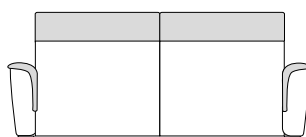

Cushions: no included.

Push button panel: located on the outer side of the arms.

USB: no available.

Photographed fabric: Nora Stone, Nova 1.

Prices in the catalogue include fabrication in just one or two different fabric or colour combinations showed below. For three-fabric combinations, the price will have a tax of 95 points per unit.

listado TEJIDOS

Frontal / devant / front

Trasera / derrière / rear

CARACTERÍSTICAS TÉCNICAS

Estructura: madera de pino + tablero DM. Muelle acero tipo ZZ. Cincha elástica 8 cm.

Asientos: espuma de poliuretano Acofoam, recubierta de fibra.